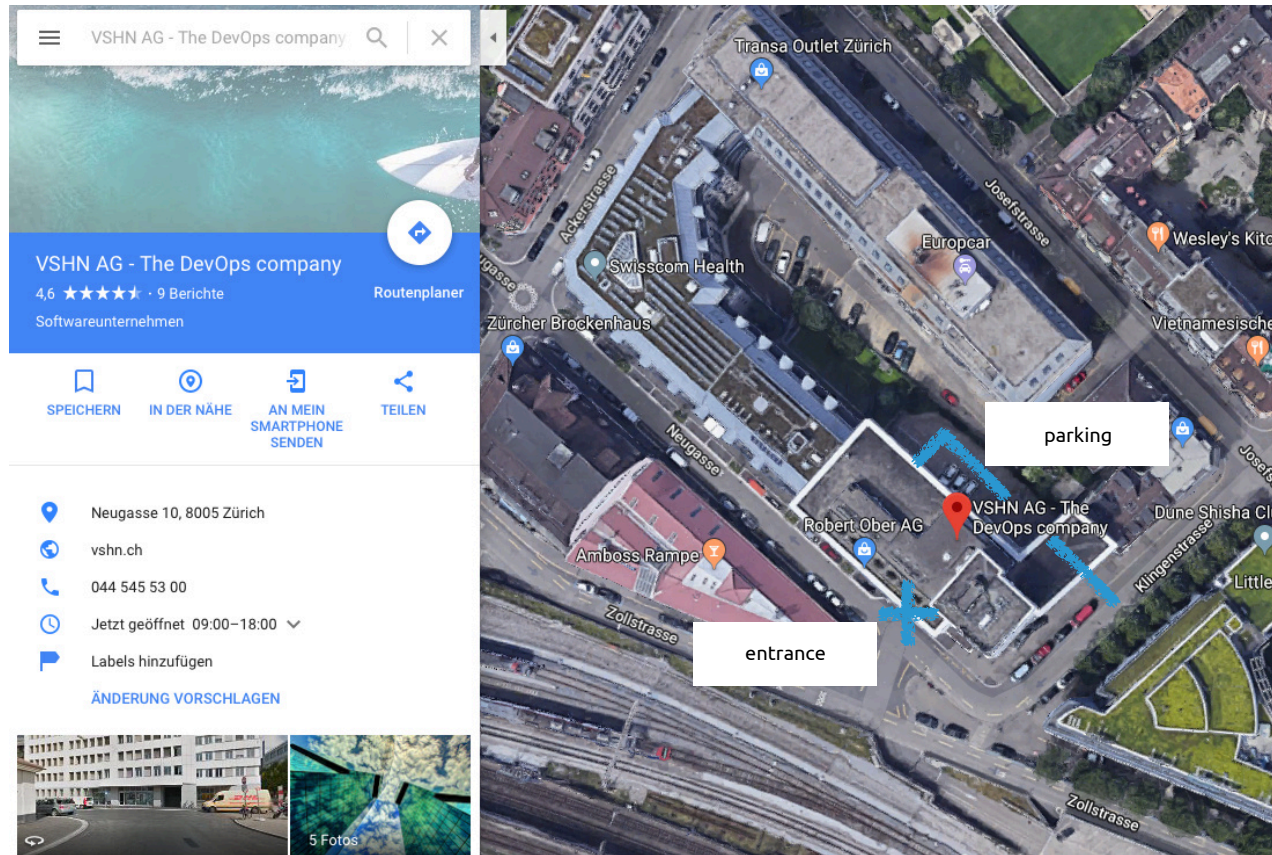

How to find VSHN AG

You find our parking in the courtyard. The gateway is on the right side at Klingenstrasse 9. If all parking spaces are occupied there are public parkings (blue zone).